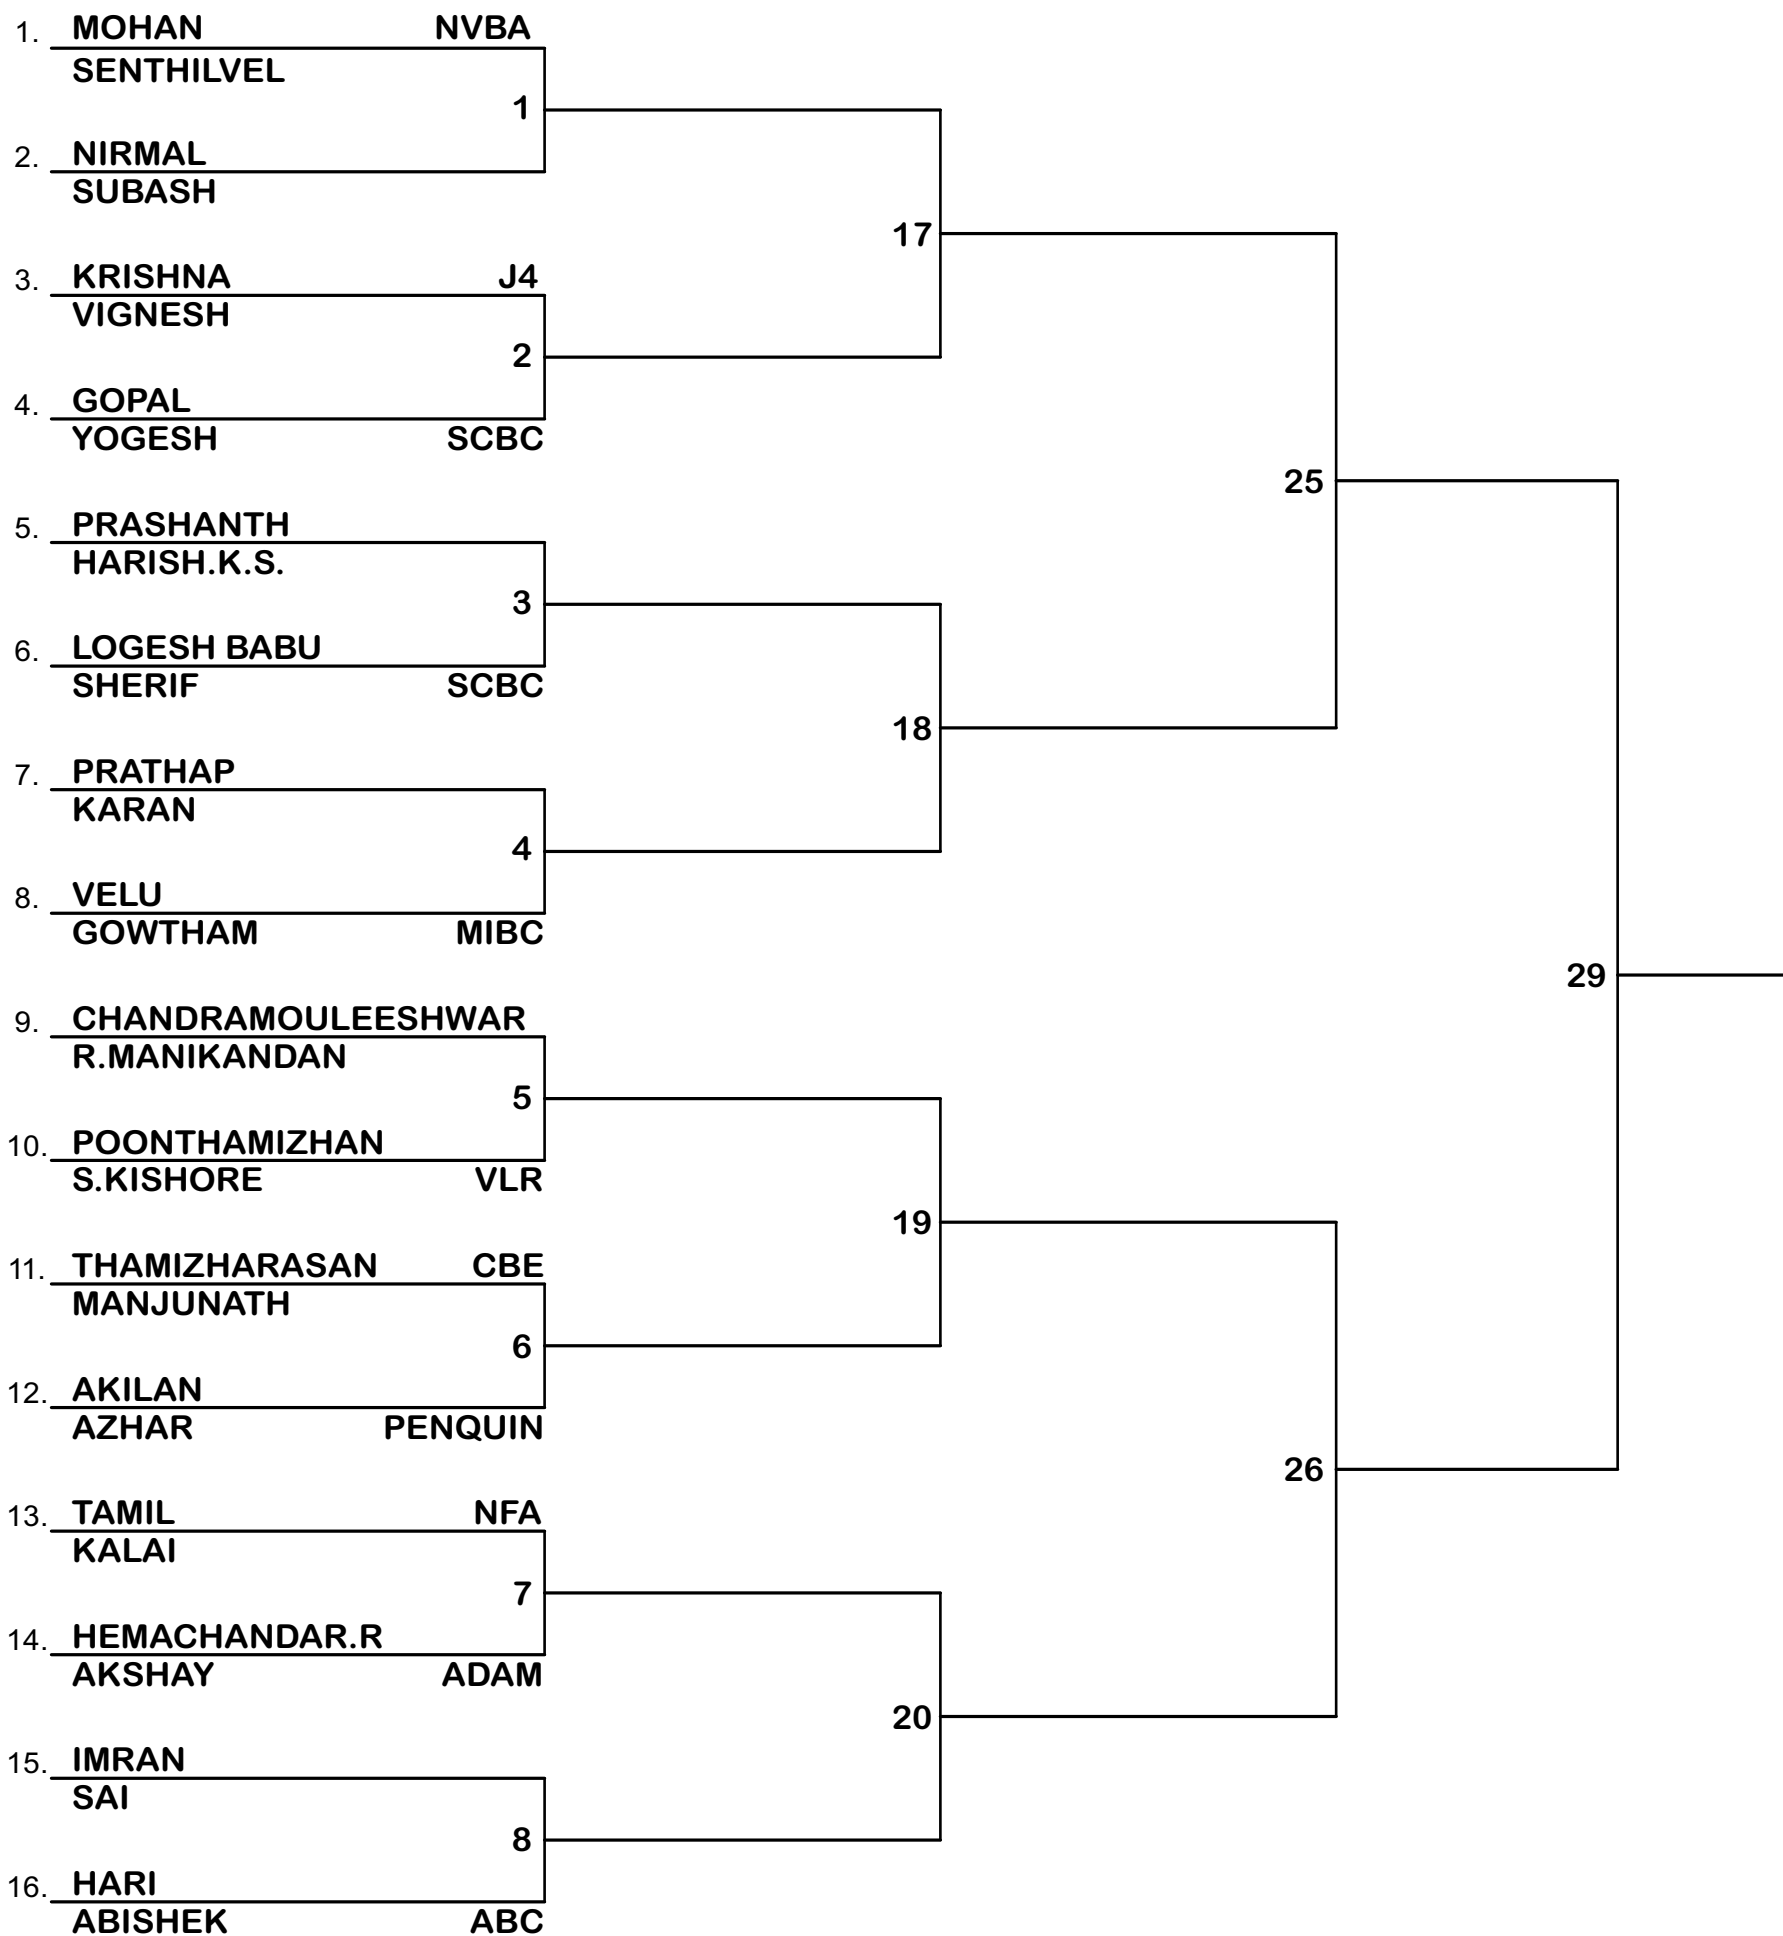

EVENT : MEN'S DOUBLES

Entries 64

TOURNAMENT SECRETARY

REFEREE