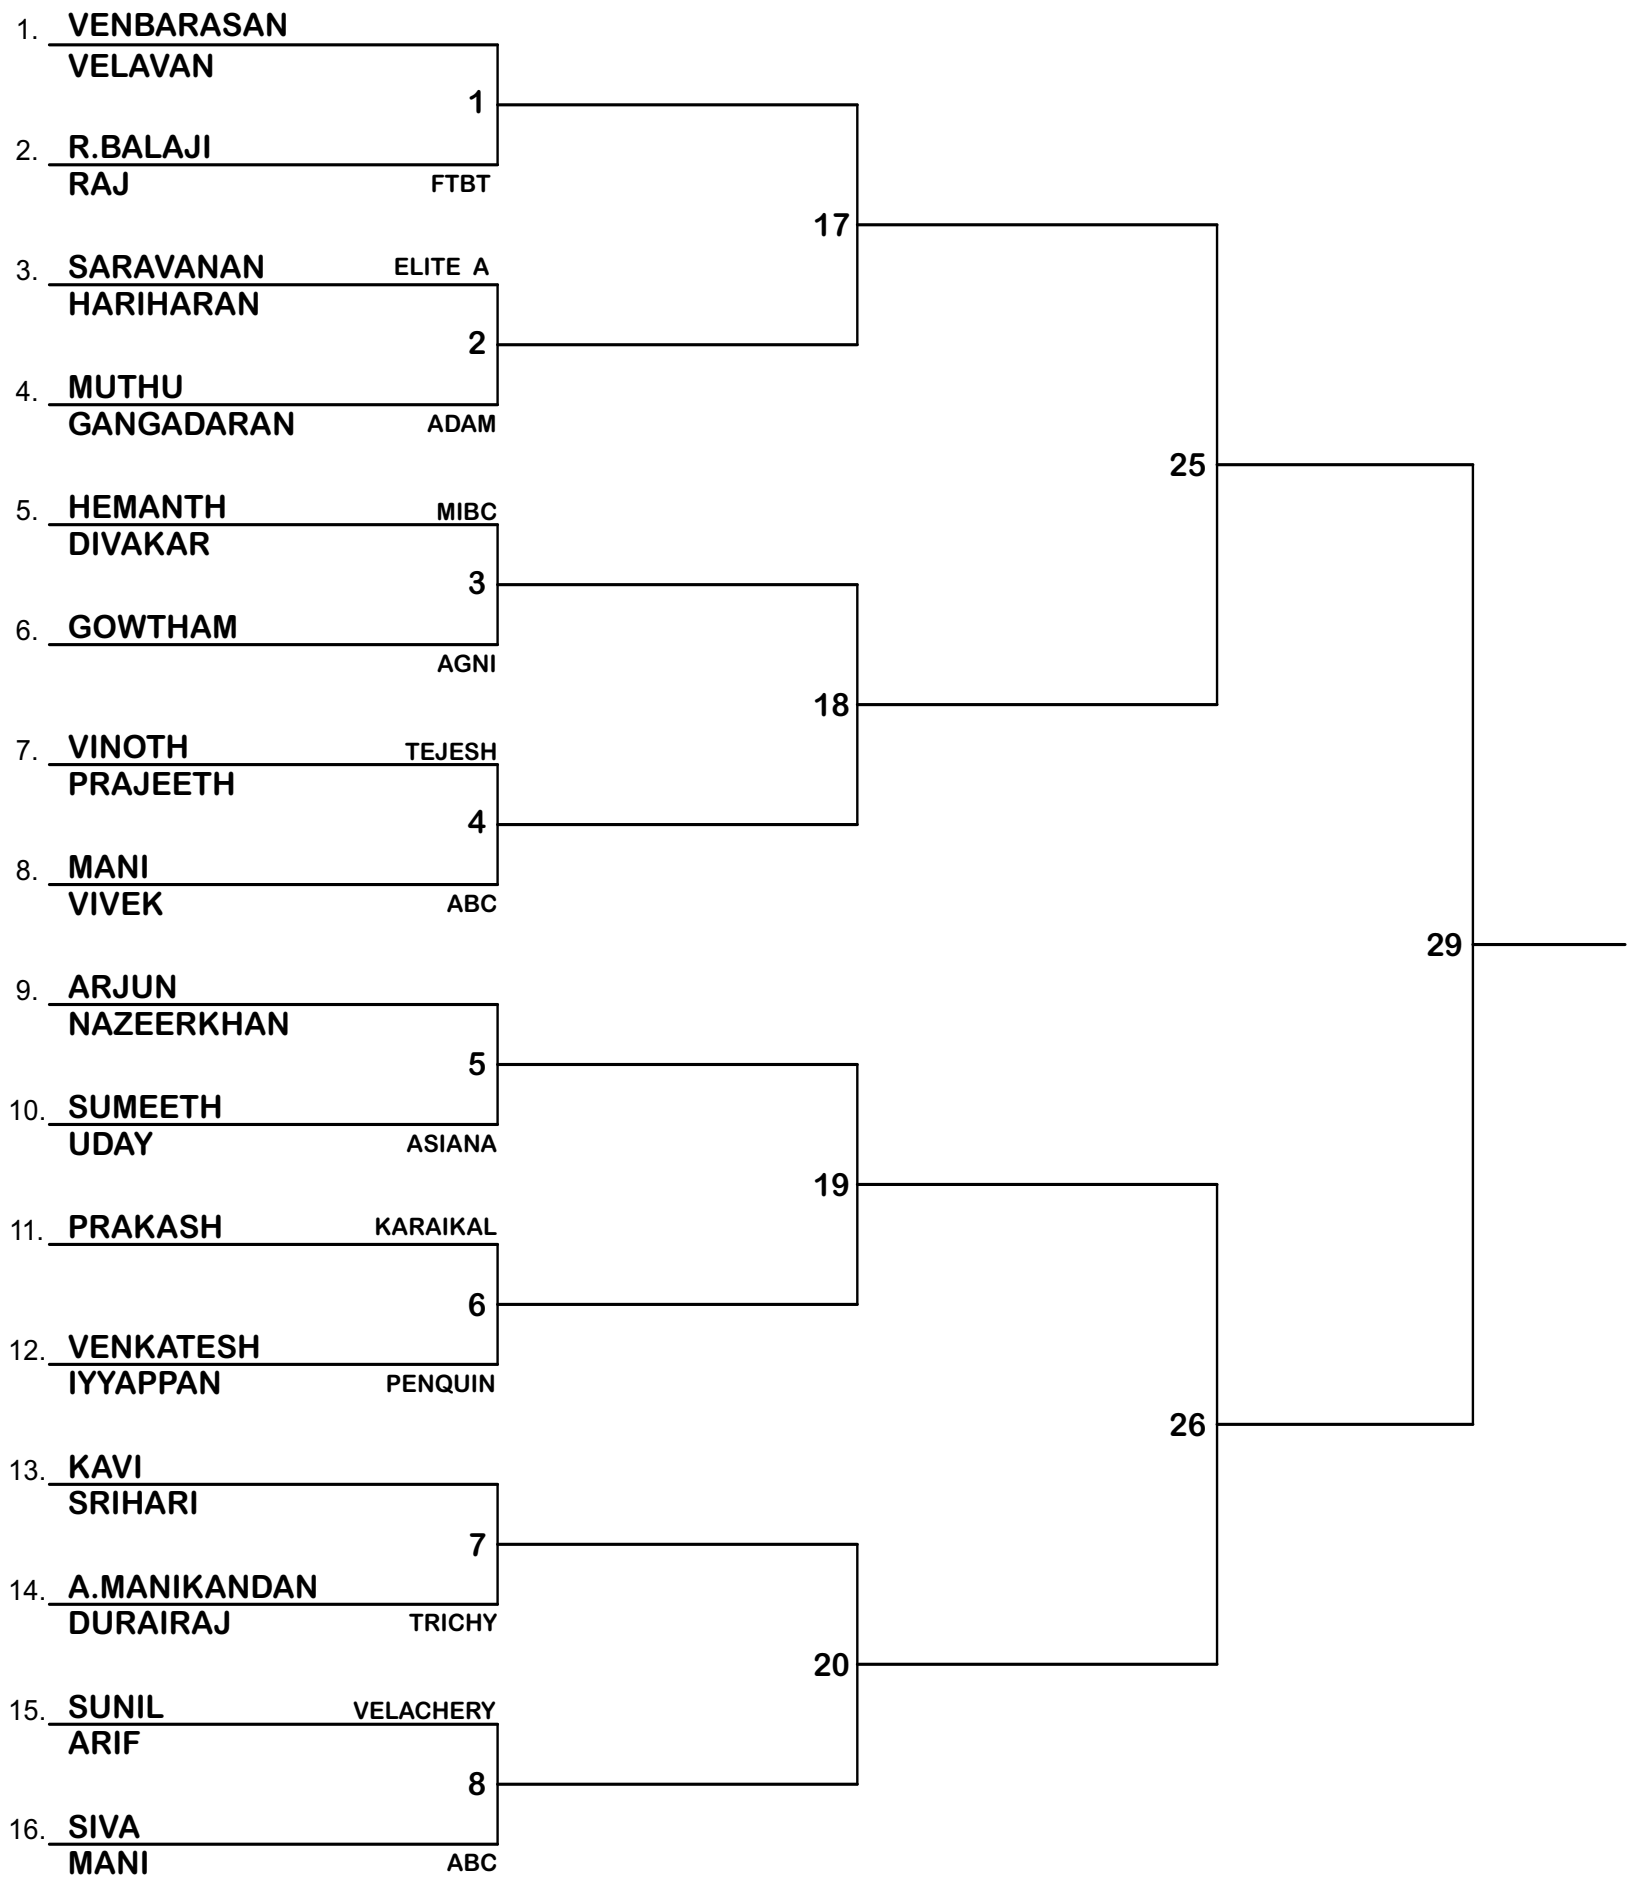

EVENT : MEN'S DOUBLES

Entries 64

TOURNAMENT SECRETARY

REFEREE